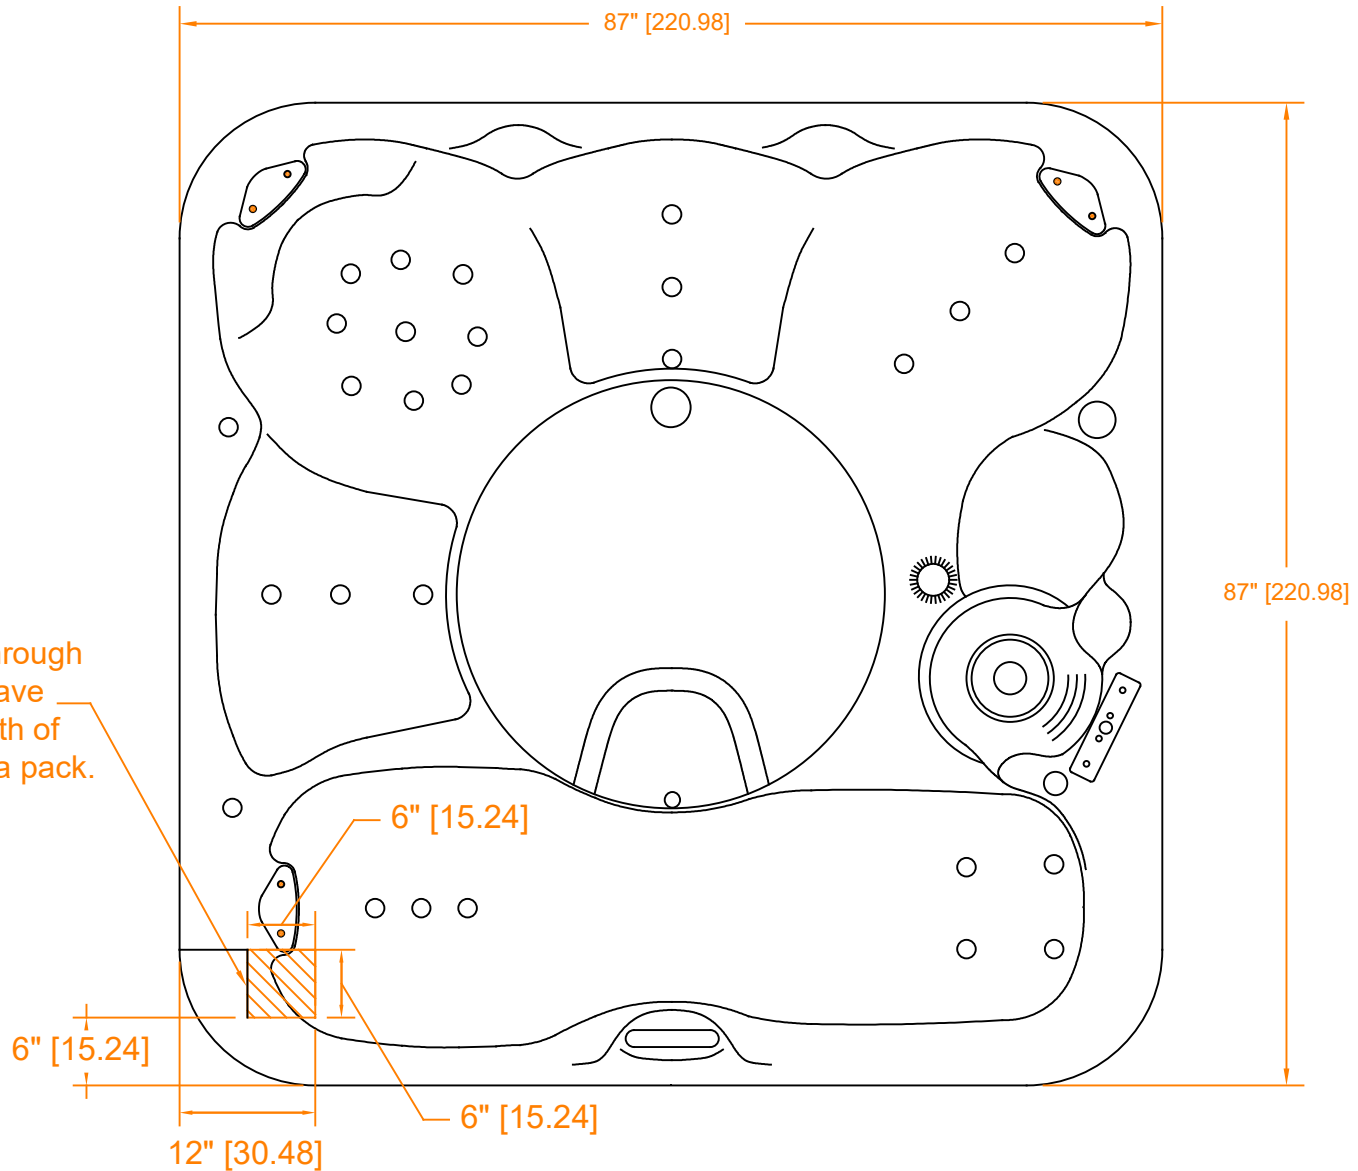

Run electricity through this opening. Leave appropriate length of wire to reach spa pack.

2020 Getaway Bar Harbor SE

O/A Height 35" (+/- 1/2")

Master Spas		
<small>Model Number</small> Bar Harbor SE	<small>Date</small> 2/3/2020	<small>Revision</small> 0
<small>Process</small> Electrical Hookup		<small>Drawn by</small> Coker